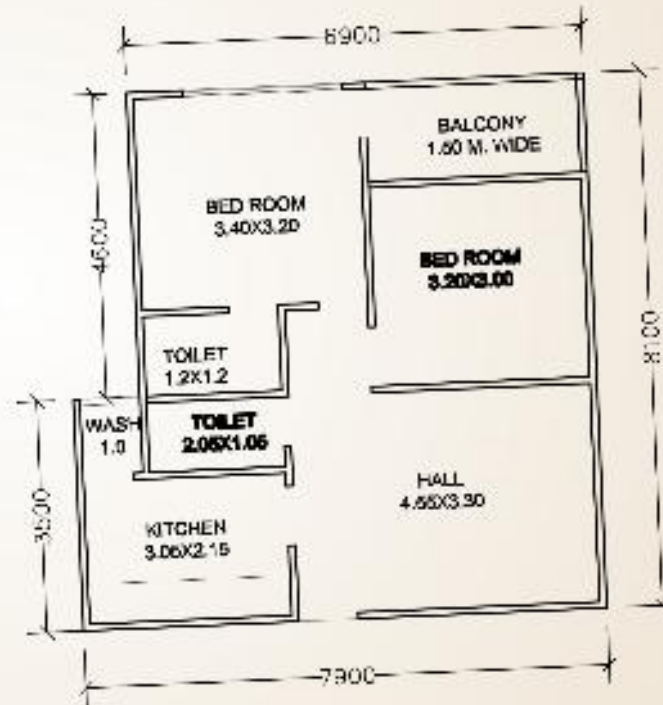

Specifications :

- Modular kitchen
- Vitrified tiles
- Jaquar fittings in bathroom
- Doda bathroom tiles
- Teakwood front door
- Flush door in bathroom & bedroom

Location Map

24
KARAT
Regency

Ground Floor Plan

First Floor Plan

Upper Floors :

24
KARAT
Regency

Typical 1 BHK Flat
Layout

Typical 2 BHK Flat
Layout

AN ISO 9001-2008 COMPANY

DHL INFRABULLS INTERNATIONAL PVT. LTD.

Indore : 301, 3rd Floor, 597, MG Road, Indore. Ph.: 0731-3026017, 3027017
Nagpur : Plot No. 317 (66), Beside Axis Bank, Opp. Gupta House, Civil Lines,
Nagpur. Ph.: 0712-6610317, 6643071