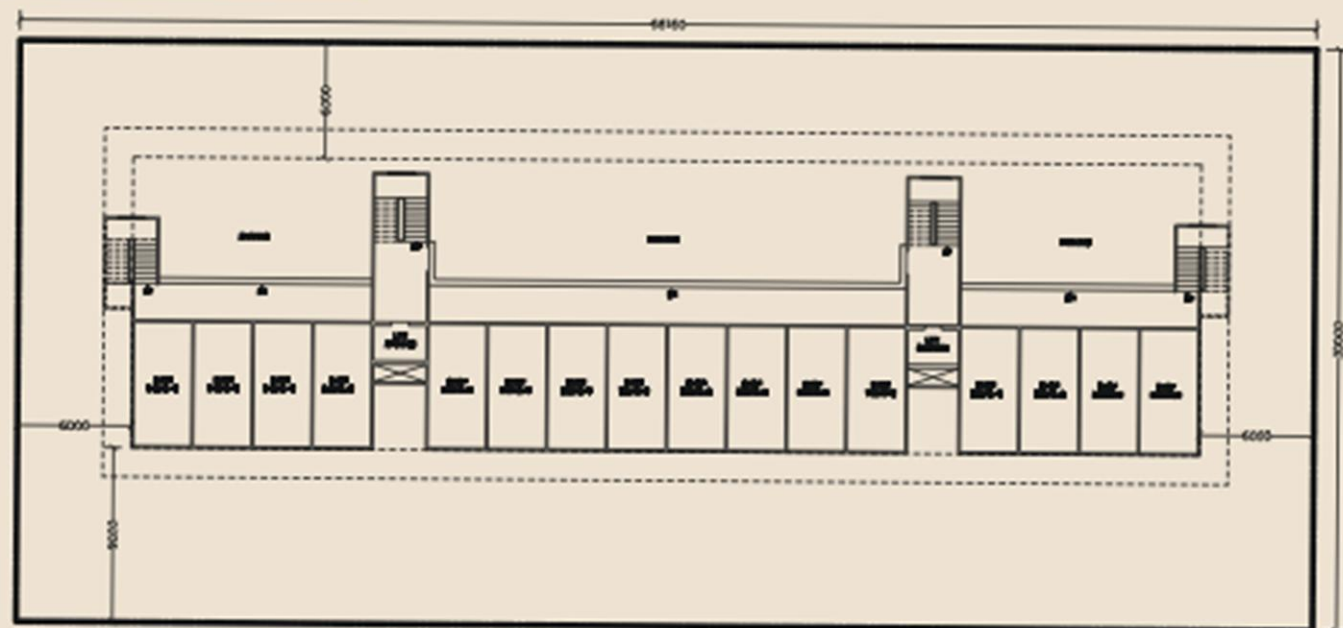

Specifications :

- Modular kitchen
- Vitrified tiles
- Jaquar fittings in bathroom
- Doda bathroom tiles
- Teakwood front door
- Flush door in bathroom & bedroom

Location Map

24
KARAT
Regency

Ground Floor Plan

First Floor Plan

Upper Floors :

24
KARAT
Regency

Typical 1 BHK Flat
Layout

Typical 2 BHK Flat
Layout

AN ISO 9001-2008 COMPANY

DHL INFRABULLS INTERNATIONAL PVT. LTD.

Indore : 301, 3rd Floor, 597, MG Road, Indore. Ph.: 0731-3026017, 3027017
Nagpur : Plot No. 317 (66), Beside Axis Bank, Opp. Gupta House, Civil Lines,
Nagpur. Ph.: 0712-6610317, 6643071