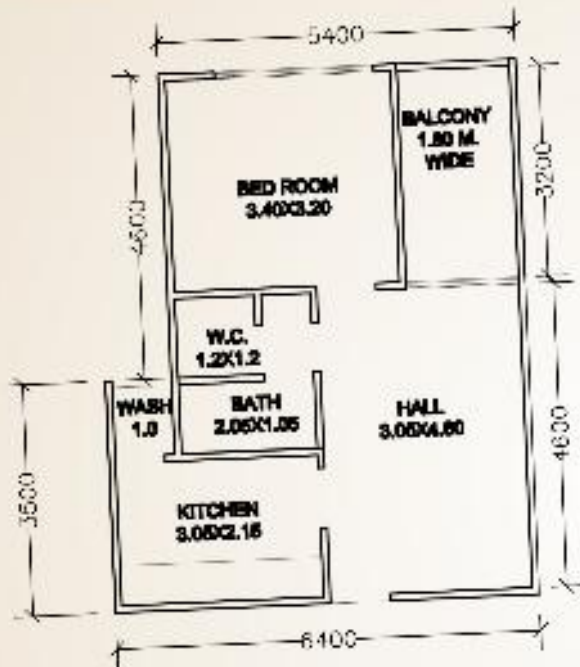

Specifications :

- Modular kitchen
- Vitrified tiles
- Jaquar fittings in bathroom
- Doda bathroom tiles
- Teakwood front door
- Flush door in bathroom & bedroom

Location Map

24
KARAT
Regency

Ground Floor Plan

First Floor Plan

Upper Floors :

24
KARAT
Regency

Typical 1 BHK Flat
Layout

Typical 2 BHK Flat
Layout

AN ISO 9001-2008 COMPANY

DHL INFRABULLS INTERNATIONAL PVT. LTD.

Indore : 301, 3rd Floor, 597, MG Road, Indore. Ph.: 0731-3026017, 3027017
Nagpur : Plot No. 317 (66), Beside Axis Bank, Opp. Gupta House, Civil Lines,
Nagpur. Ph.: 0712-6610317, 6643071