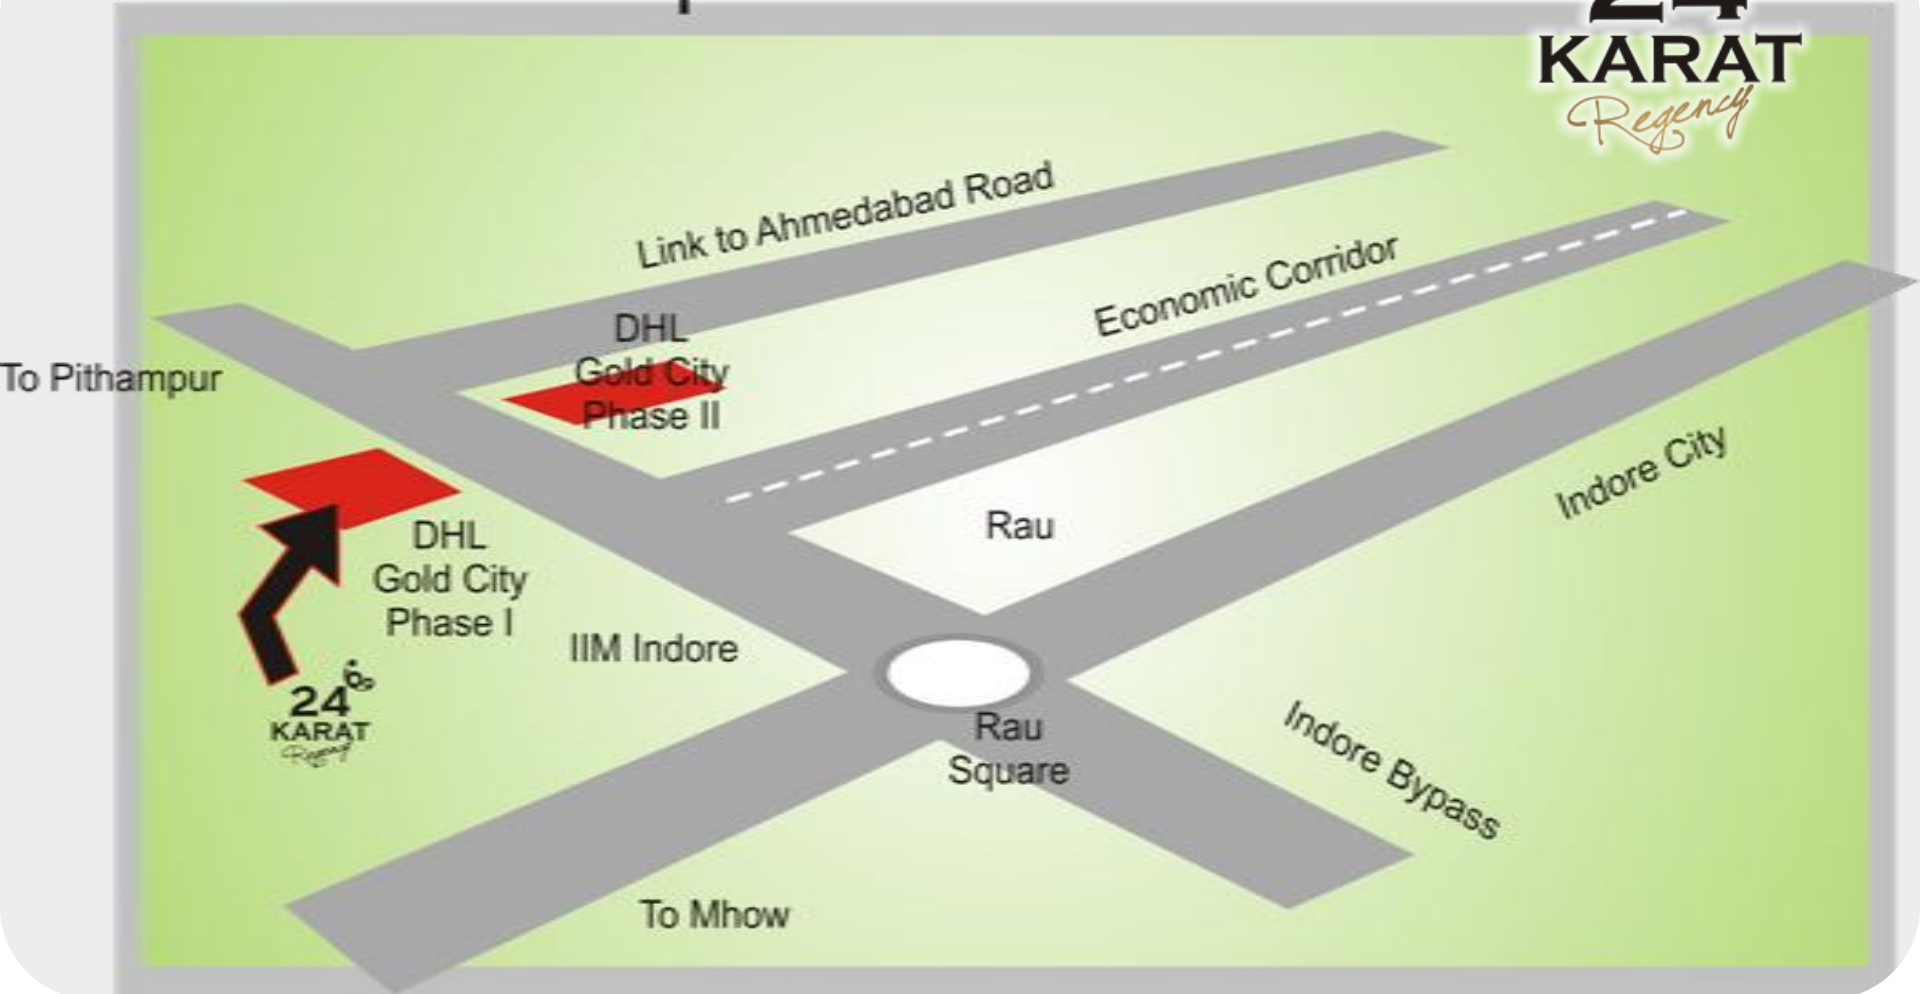

Location Map

24
KARAT
Regency